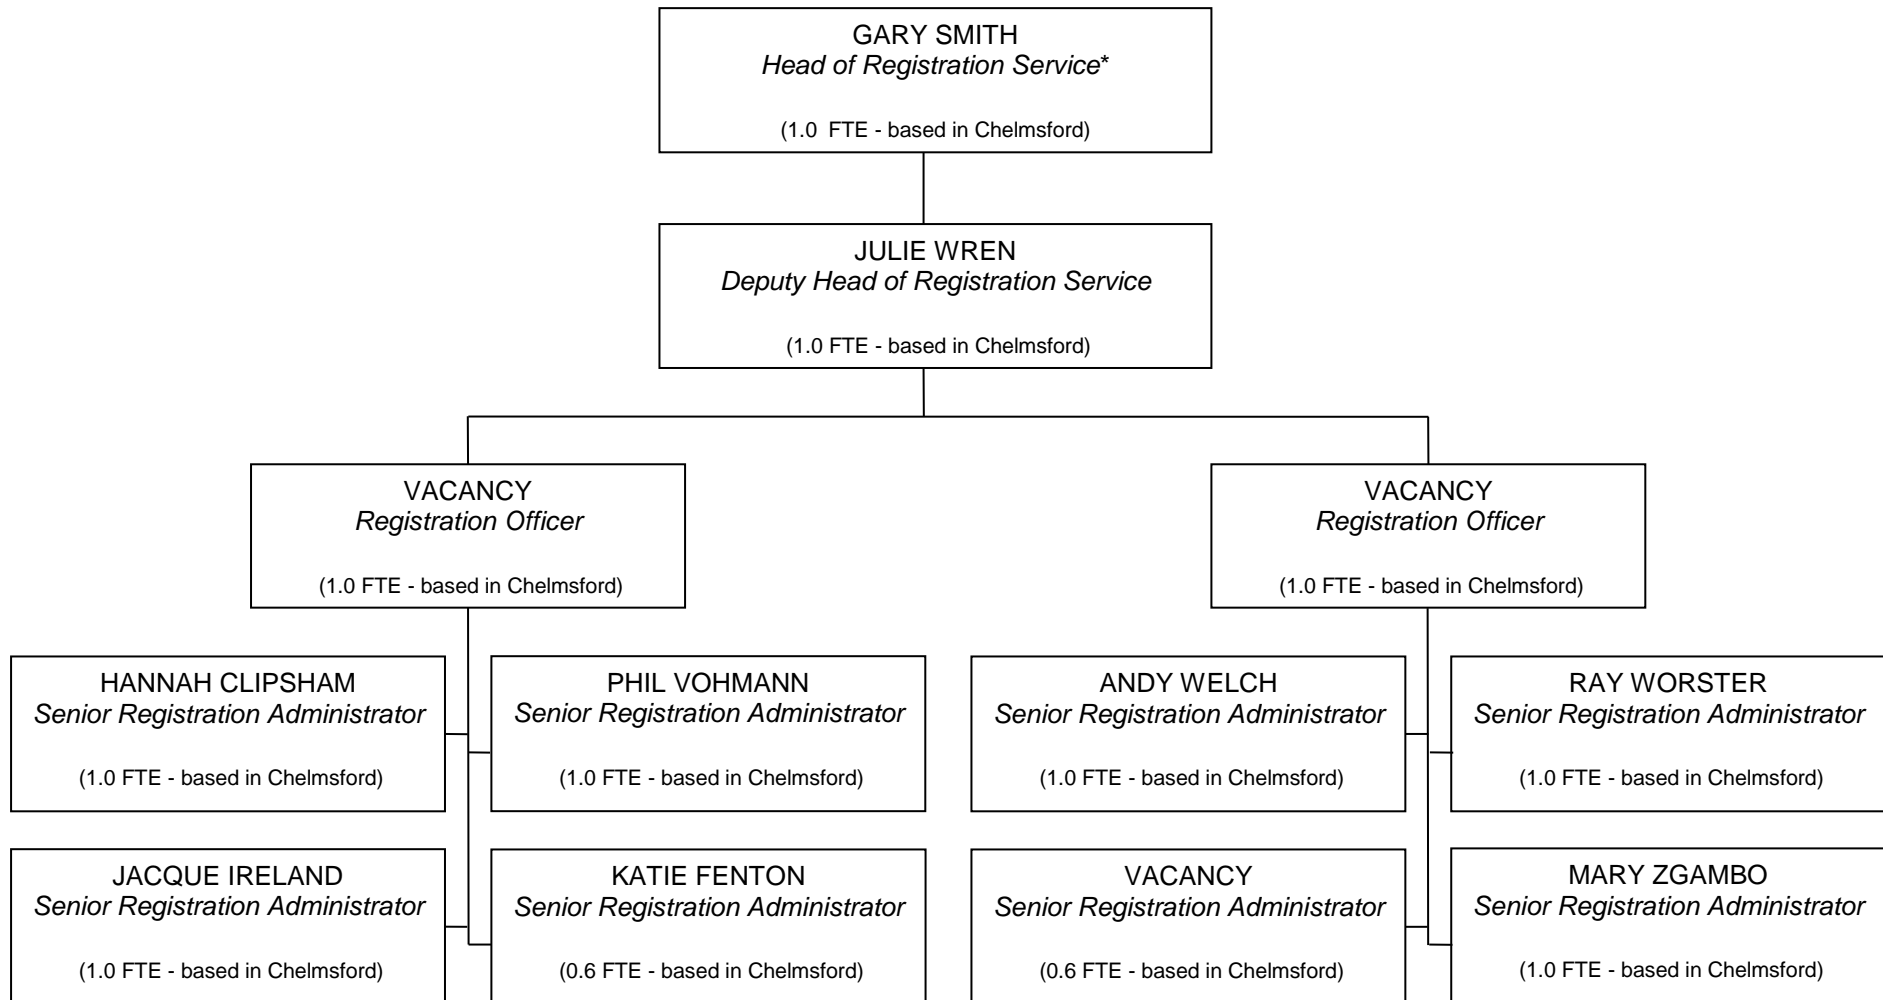

Academic Registry – Registration Service Staffing Structure (April 2018)

* line managed by Assistant Academic Registrar
(Strategic Performance & Data)