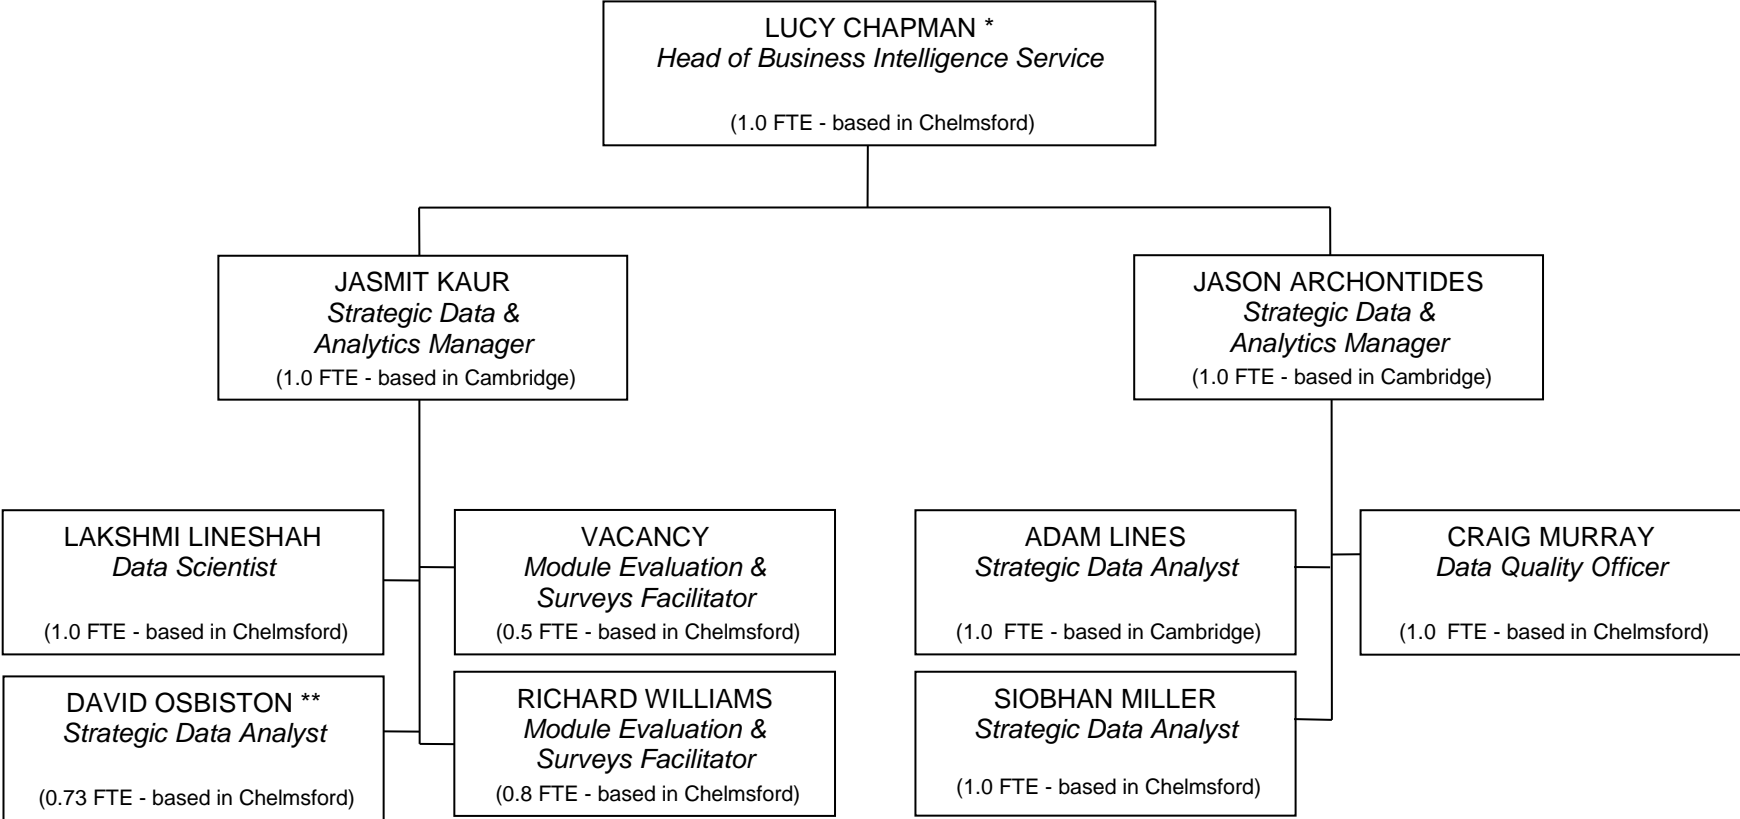

Academic Registry – Business Intelligence Service Staffing Structure (May 2018)

* line managed by Assistant Academic Registrar (Strategic Performance & Data)
 ** cover for fixed-term secondment