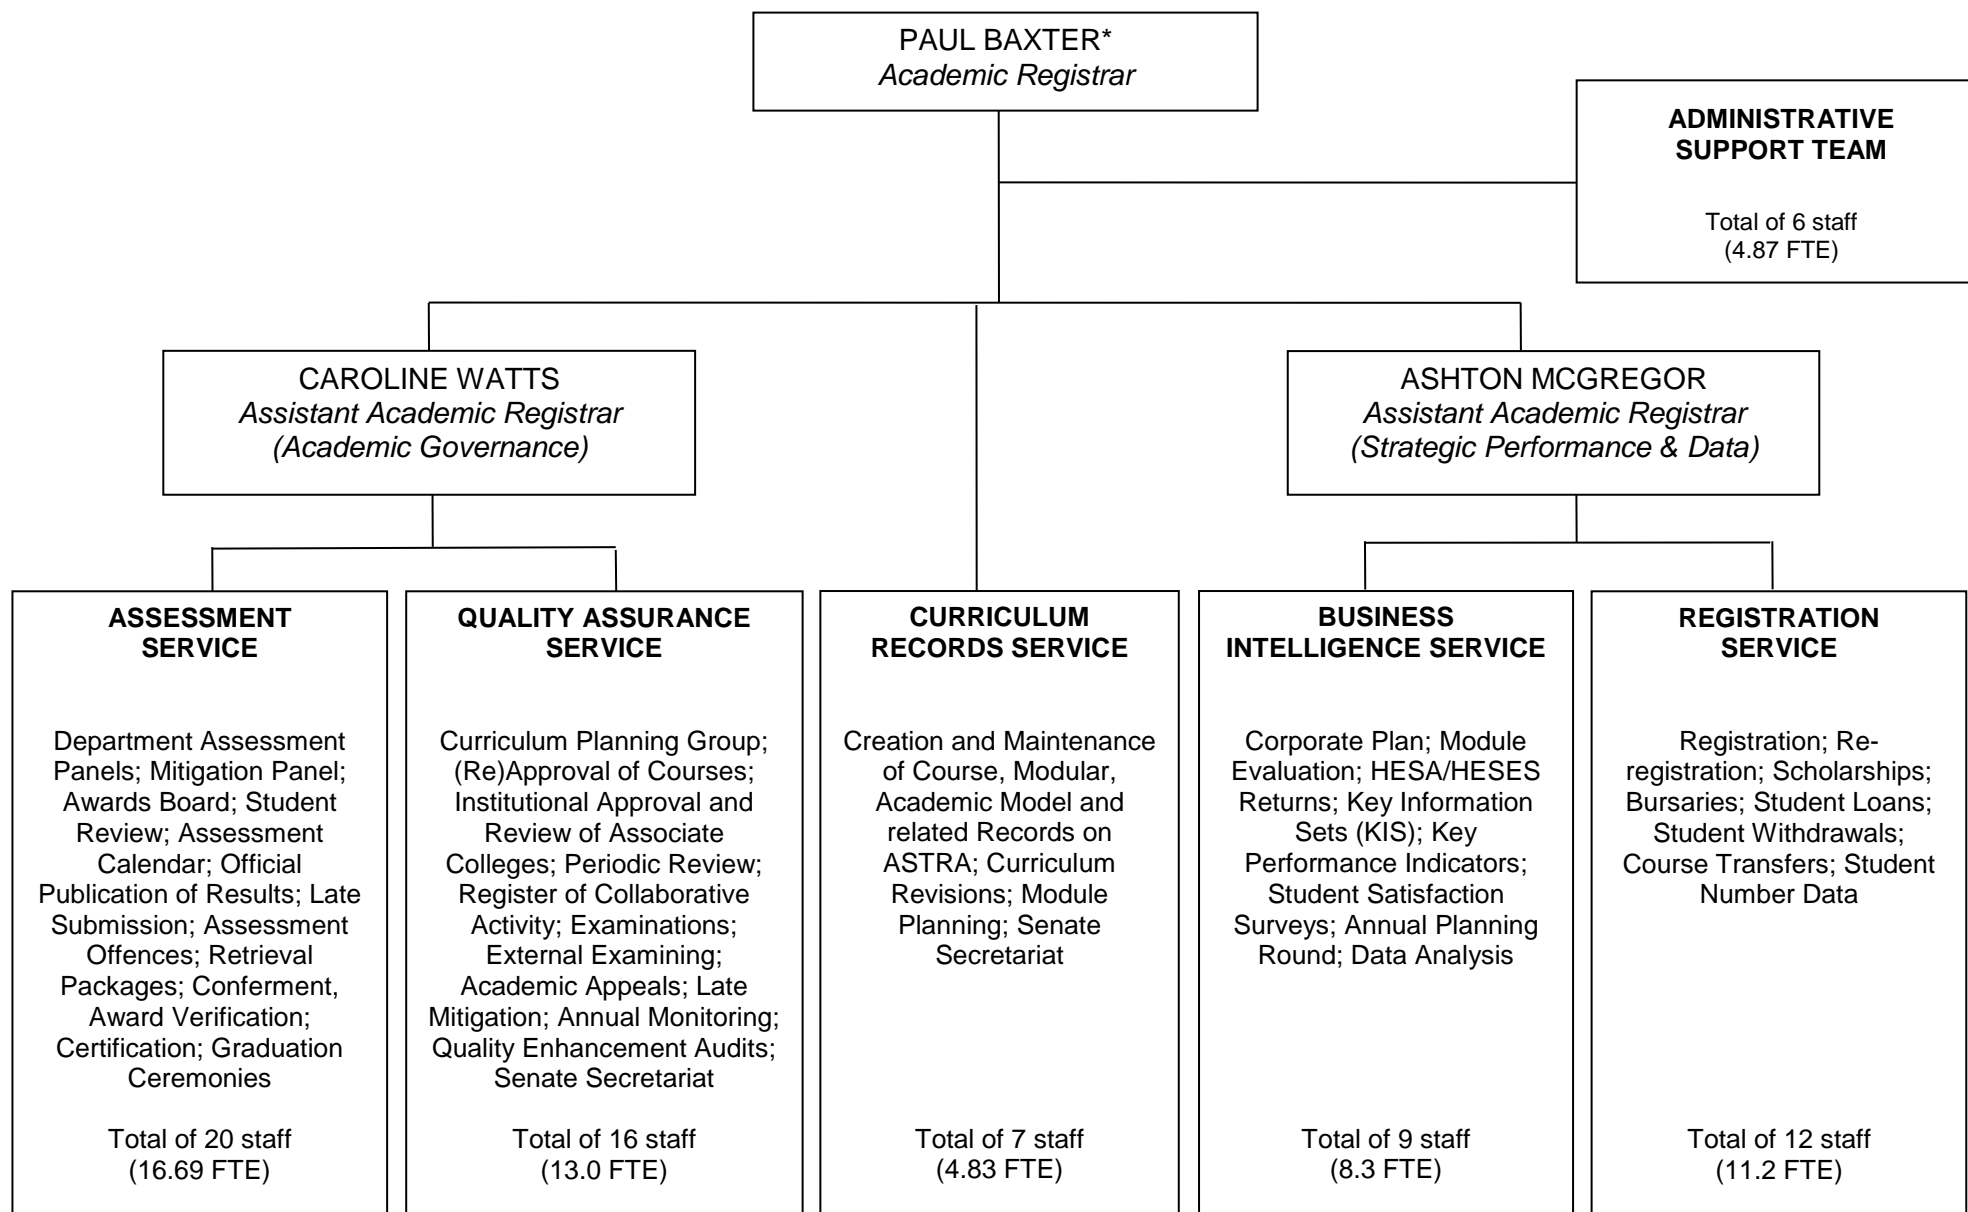

Academic Registry Structure Diagram (January 2018)

* line managed by Deputy Vice-Chancellor (Education)

Details of the staffing structures for each Service are available via the individual Service webpages