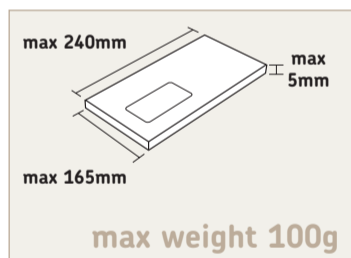

Prices in this table are exempt from VAT.
Note that mail to the Republic of Ireland is charged at European rates.

Letter format

Up to 100g
Up to 5mm thick

Large Letter format

Up to 750g
Up to 25mm thick

Packet format

More than 353mm long or more than 250mm wide or more than 25mm thick. If one of the dimensions exceeds this, or the weight exceeds 750g, the item is classed as a Packet. Max weight depends on the service you choose.