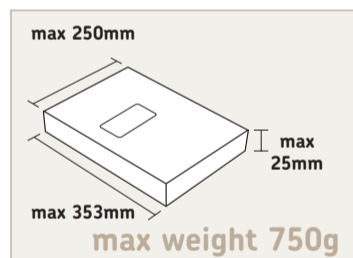

Prices in this table are exempt from VAT.
Note that mail to the Republic of Ireland is charged at European rates.

Letter format

Up to 100g
Up to 5mm thick

Large Letter format

Up to 750g
Up to 25mm thick

Packet format

More than 353mm long or more than 250mm wide or more than 25mm thick. If one of the dimensions exceeds this, or the weight exceeds 750g, the item is classed as a Packet. Max weight depends on the service you choose.