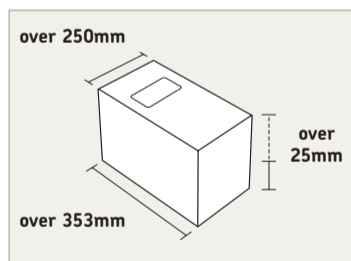

Prices in this table are exempt from VAT.
Note that mail to the Republic of Ireland is charged at European rates.

Letter format

Up to 100g
Up to 5mm thick

Large Letter format

Up to 750g
Up to 25mm thick

Packet format

More than 353mm long or more than 250mm wide or more than 25mm thick. If one of the dimensions exceeds this, or the weight exceeds 750g, the item is classed as a Packet. Max weight depends on the service you choose.