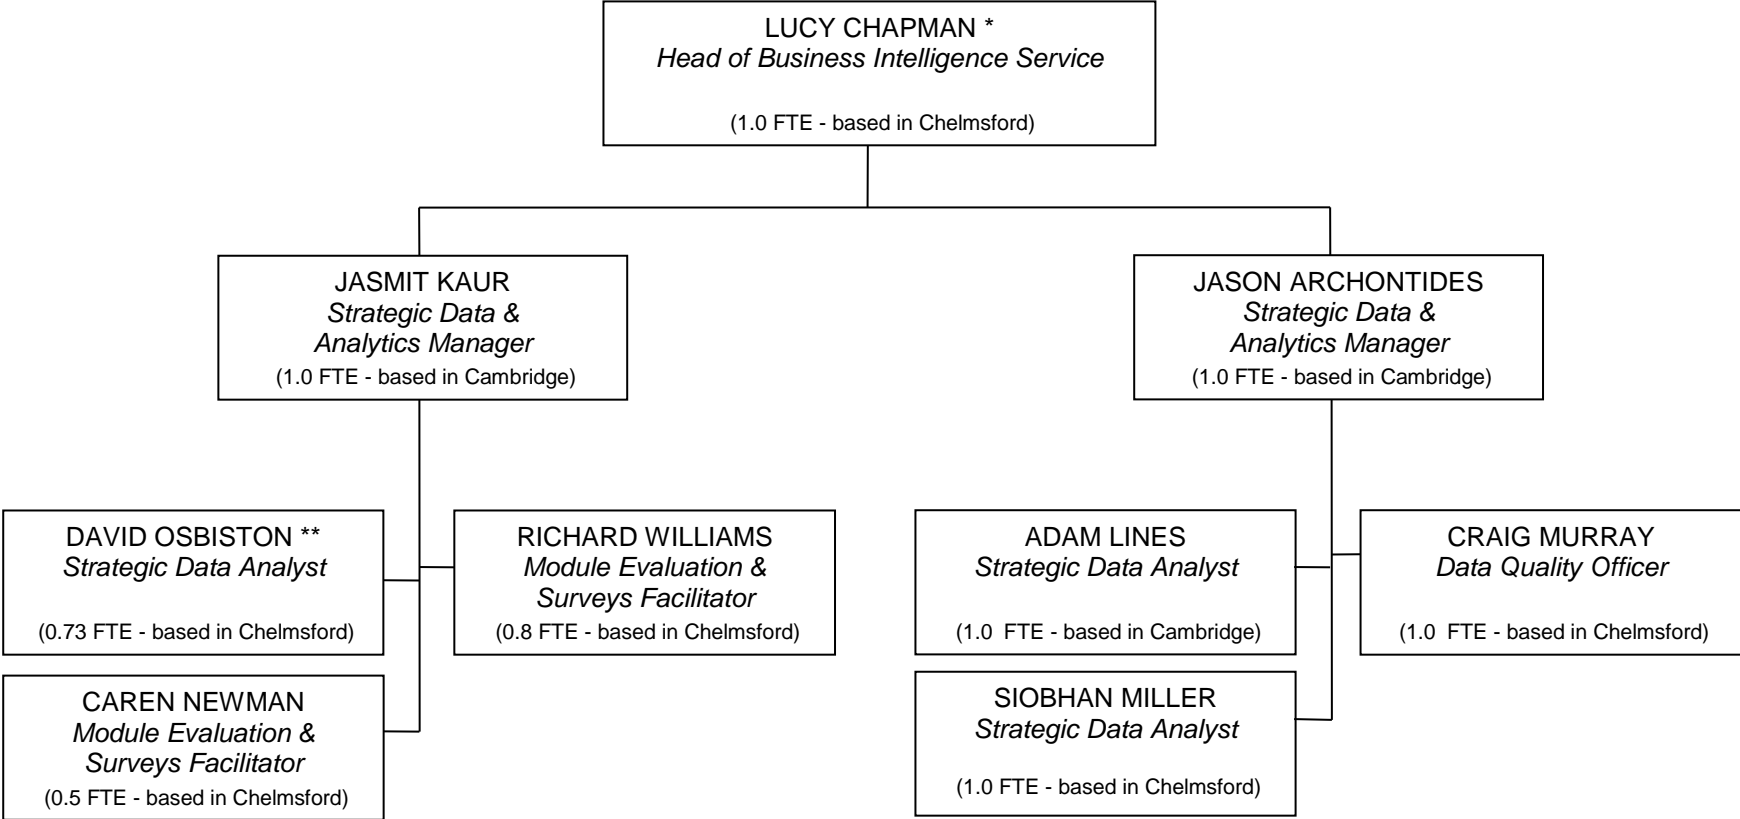

Academic Registry – Business Intelligence Service Staffing Structure (July 2017)

* line managed by Assistant Academic Registrar (Strategic Performance & Data)
 ** cover for fixed-term secondment