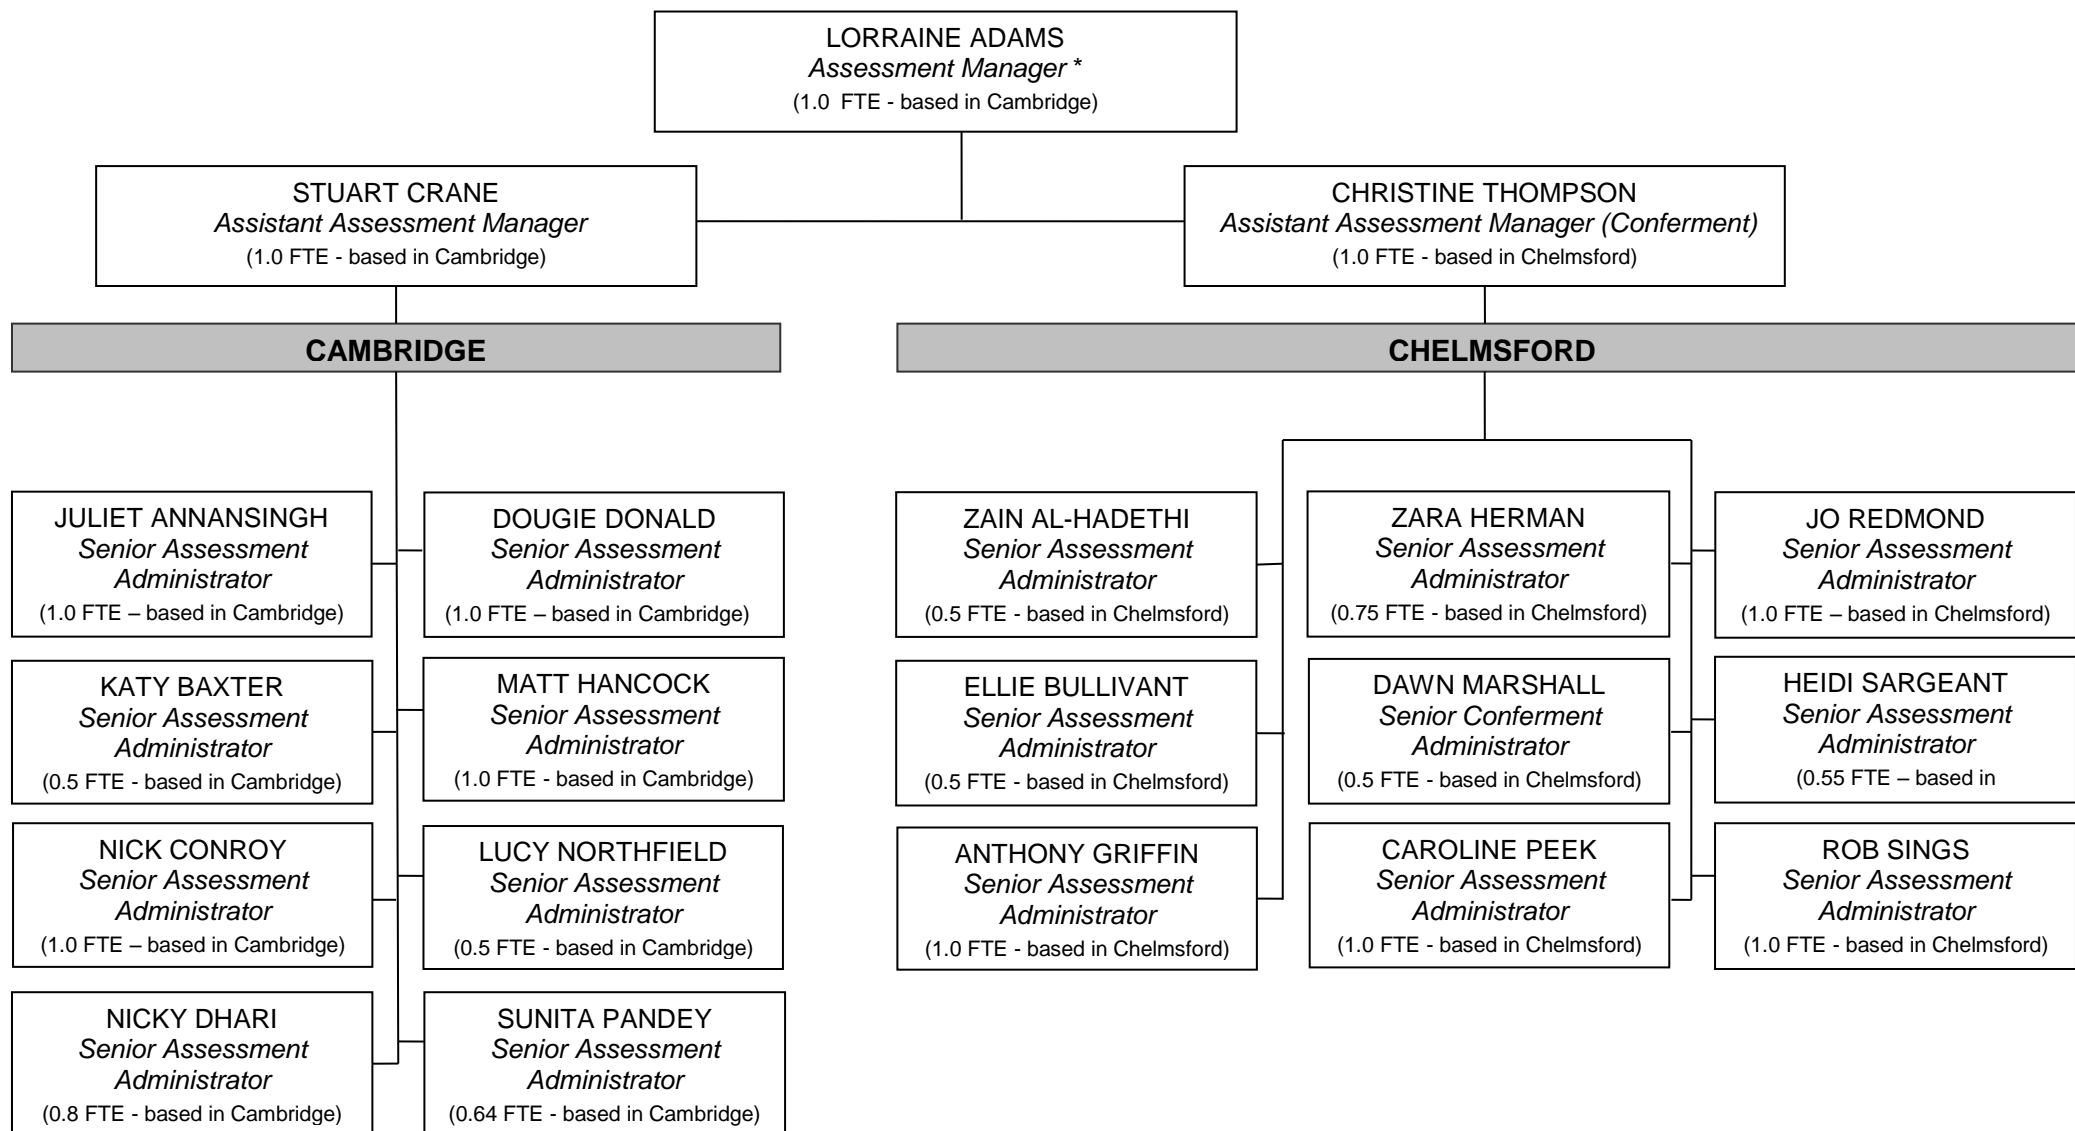

## Academic Registry – Assessment Service Staffing Structure (March 2017)

\* line managed by Assistant Academic Registrar (Academic Governance)